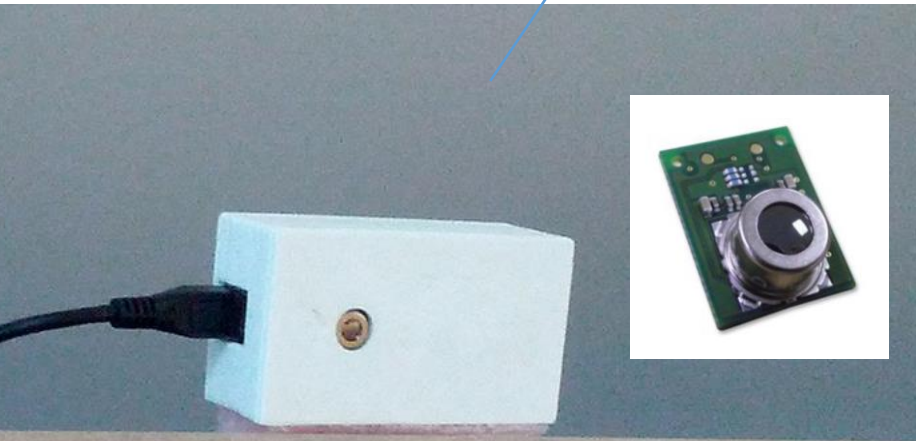

Informational text panel on the wall to the left of the display.

Small informational text panel below the main one.

A Day at the Zoo

Coffee Bar “busy-ness” sensor

Coloured LED strip displays an indication of how busy the coffee bar is, to help you plan your visit