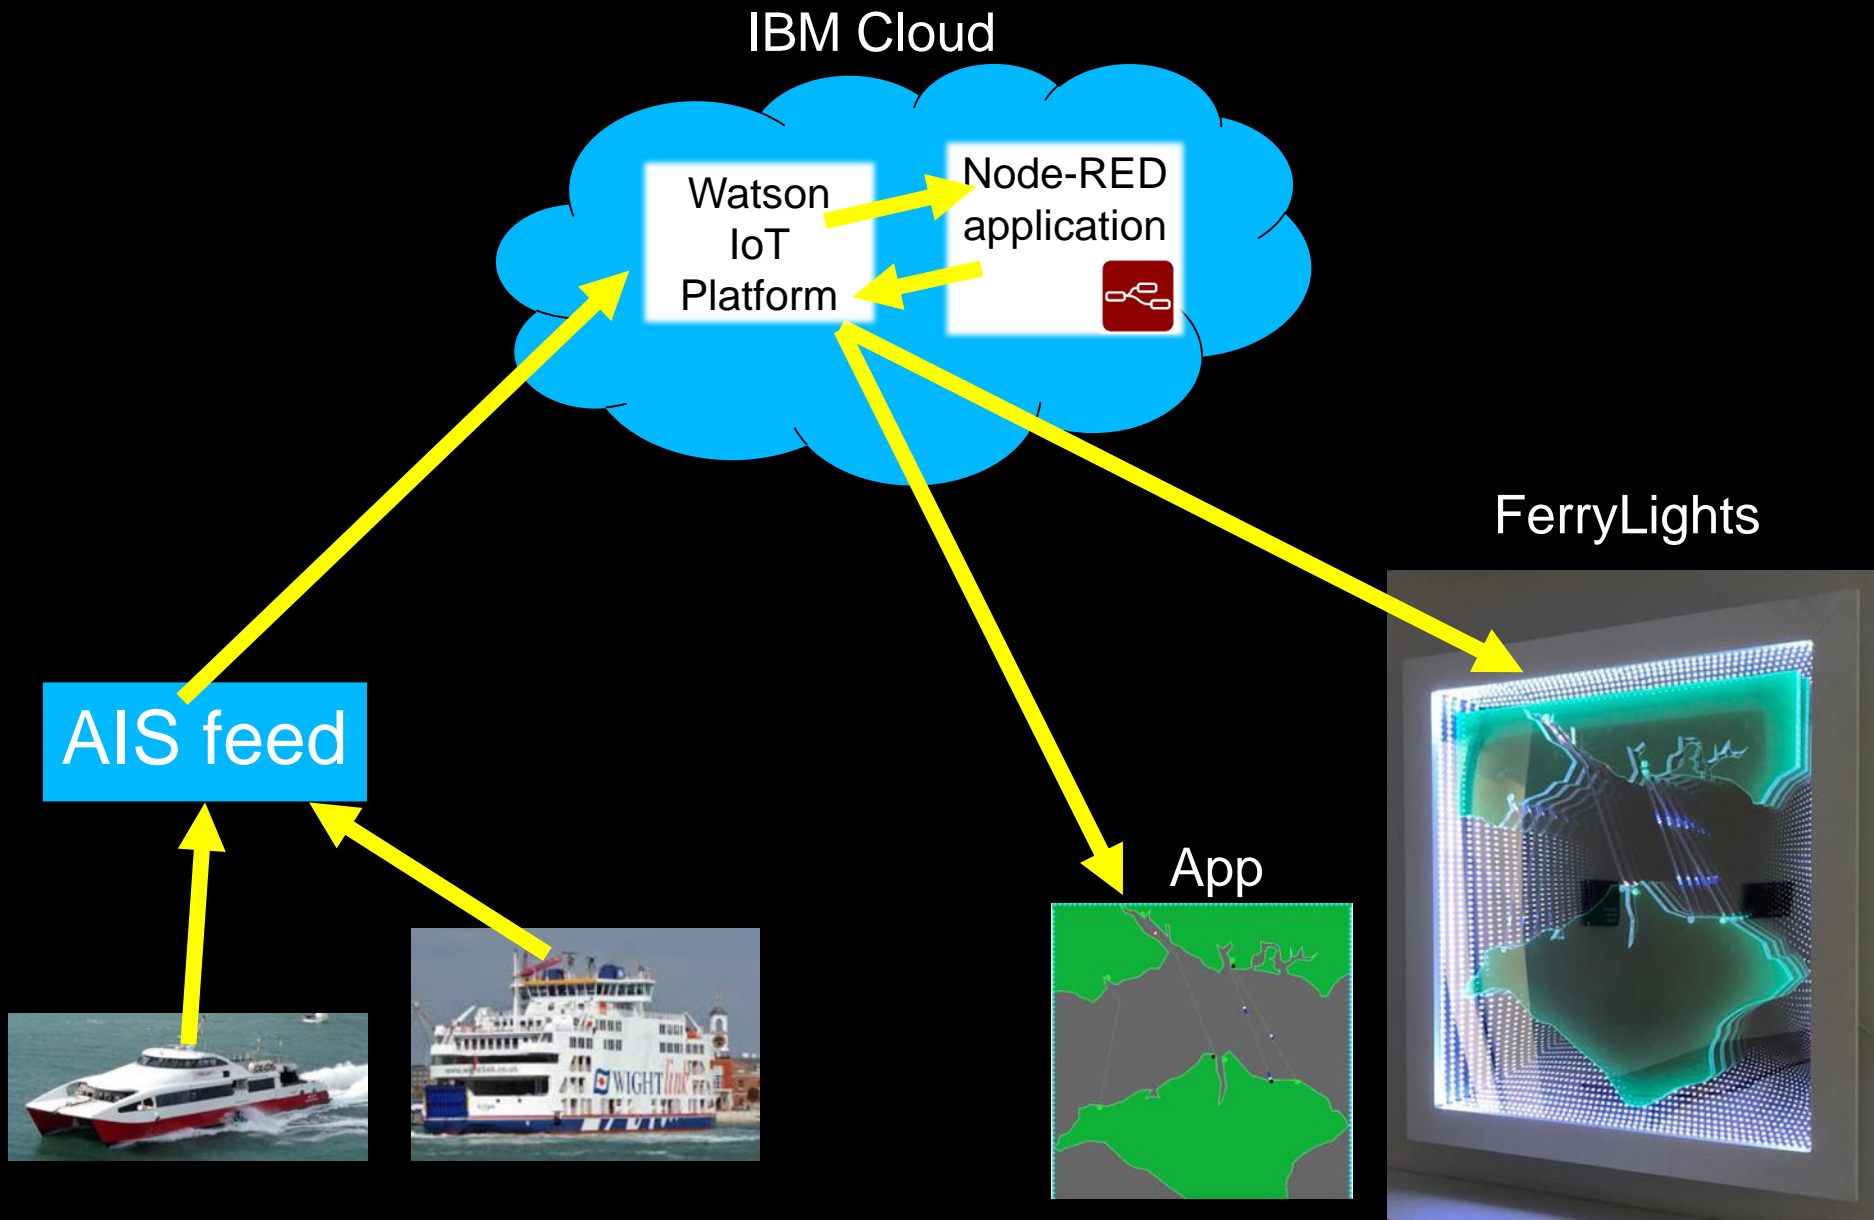

14:44 - Cenred is leavin
about 10 hours ago from web

14:34 - Cenred has arriv
about 10 hours ago from web

14:00 - Cenwulf is leavir
about 11 hours ago from web

13:34 - Cenwulf has arri

red_ferries

Follow

16:02 - Red Falcon has arrived at East Cowes
4:02 PM Feb 3rd from web

15:58 - Red Osprey has arrived at Southampton
3:58 PM Feb 3rd from web

15:48 - Red Eagle has arrived at Southampton
3:49 PM Feb 3rd from web

15:45 - Red Eagle is leaving Southampton

Ferry Lights

Data Flow

Informational text panel on the wall to the left of the display.

Small informational text panel below the main one.

A Day at the Zoo

Coffee Bar “busy-ness” sensor

Coloured LED strip displays an indication of how busy the coffee bar is, to help you plan your visit