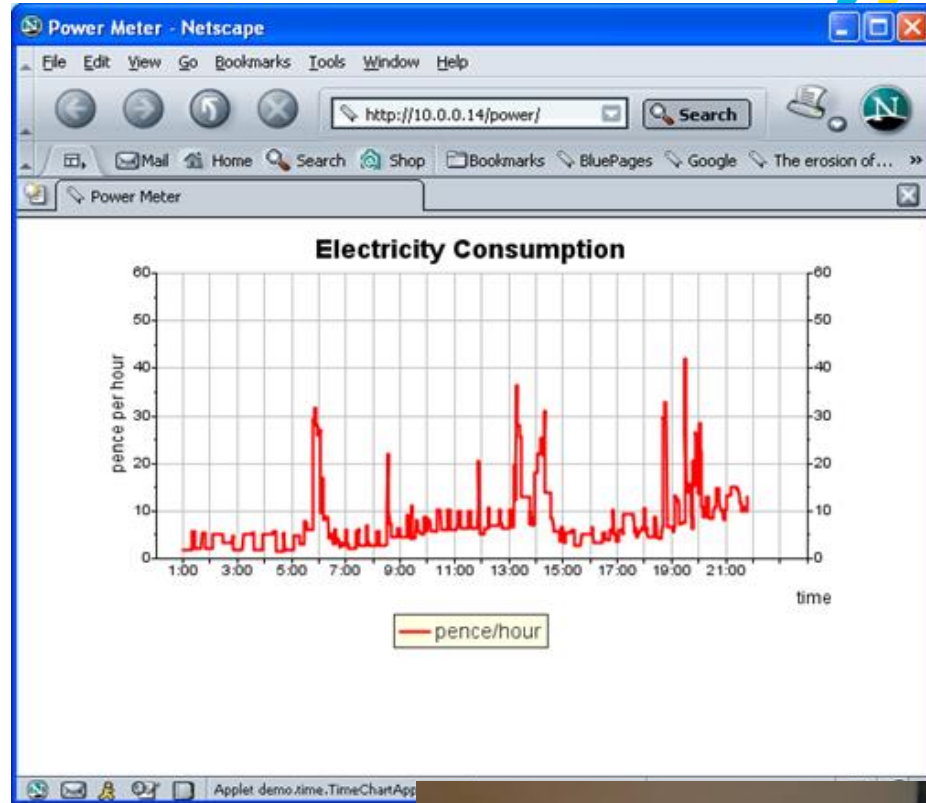

Innovation Begins at Home

Andy Stanford-Clark

Chief Technology Officer for IBM UK & Ireland

Master Inventor, Distinguished Engineer, Fellow British Computer Society

© 2018 IBM Corporation

Electricity Monitoring