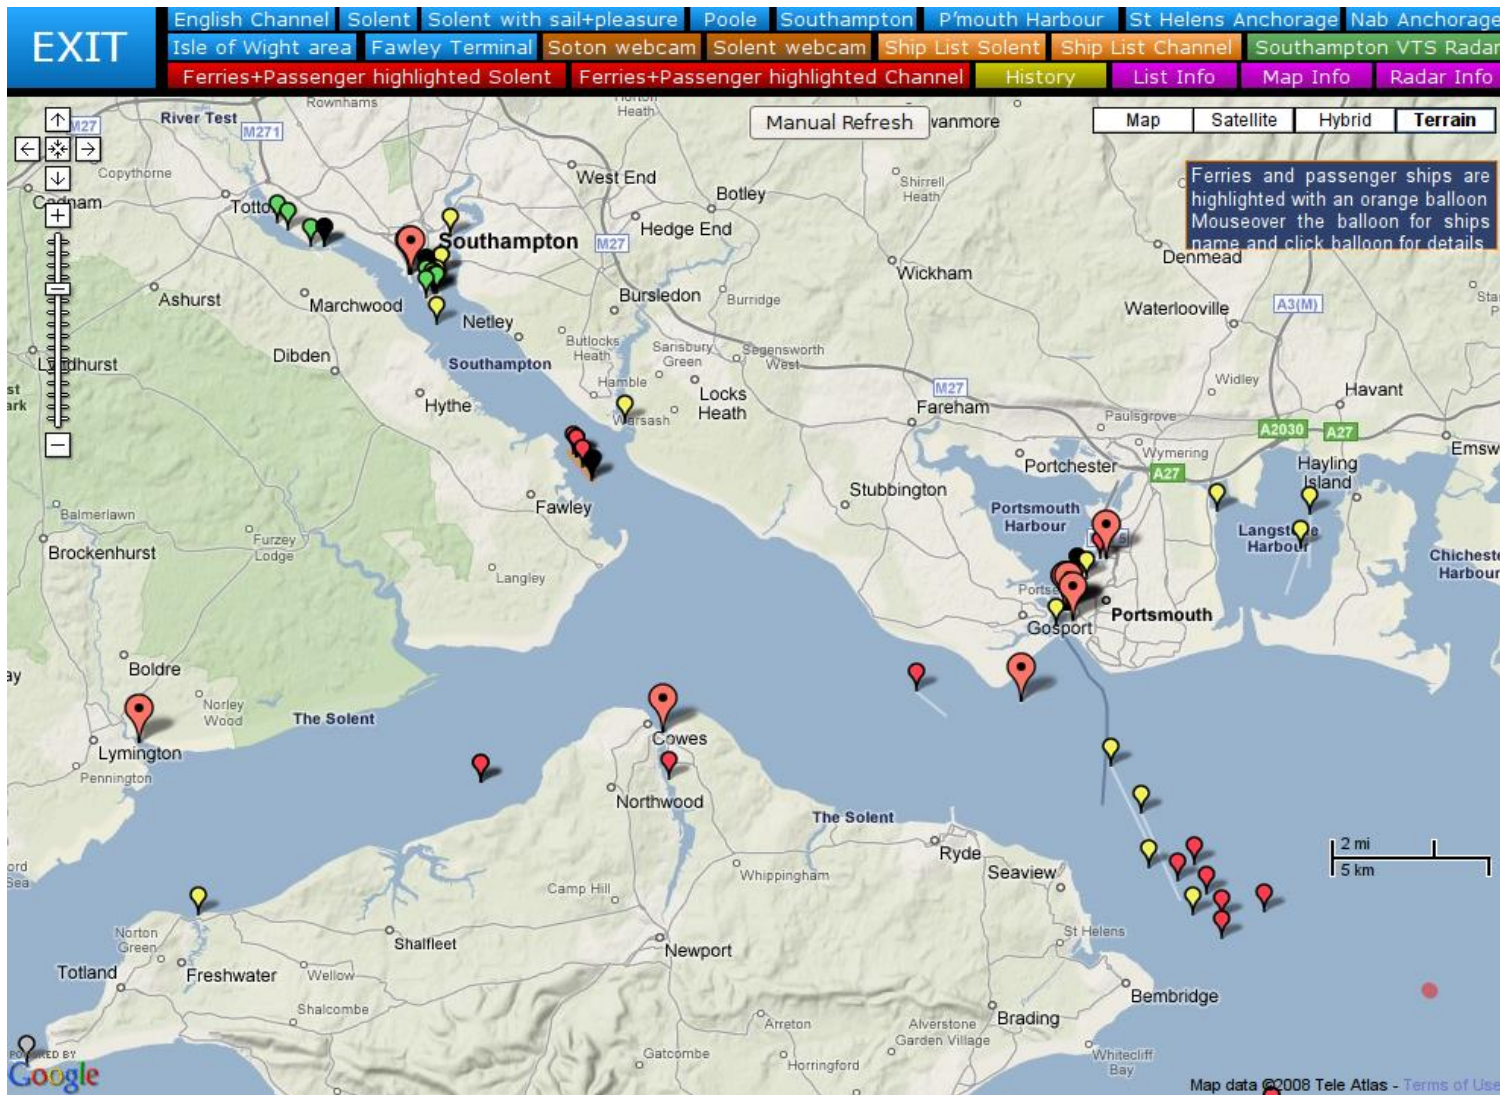

Frequent Visitor Ticket

Twittering Ferries

Live Ferry Tracking

redjets

twitter.com/redjets

Follow

00:40 - Red Jet 3 has arrived at Southampton

about 2 hours ago from web

Previous

00:18 - Red Jet 3 is leaving West Cowe

00:14 - Red Jet 3 has arrived at West C

23:49 - Red Jet 3 is leaving Southampt

23:38 - Red Jet 3 has arrived at Southa

23:17 - Red Jet 3 is leaving West Cowe

23:09 - Red Jet 3 has arrived at West C

22:47 - Red Jet 3 is leaving Southampt

22:39 - Red Jet 3 has arrived at Southa

21:38 - Red Jet 1 has arrived at Southa

21:08 - Red Jet 3 has arrived at Southa

20:19 - Red Jet 3 is leaving Southampt