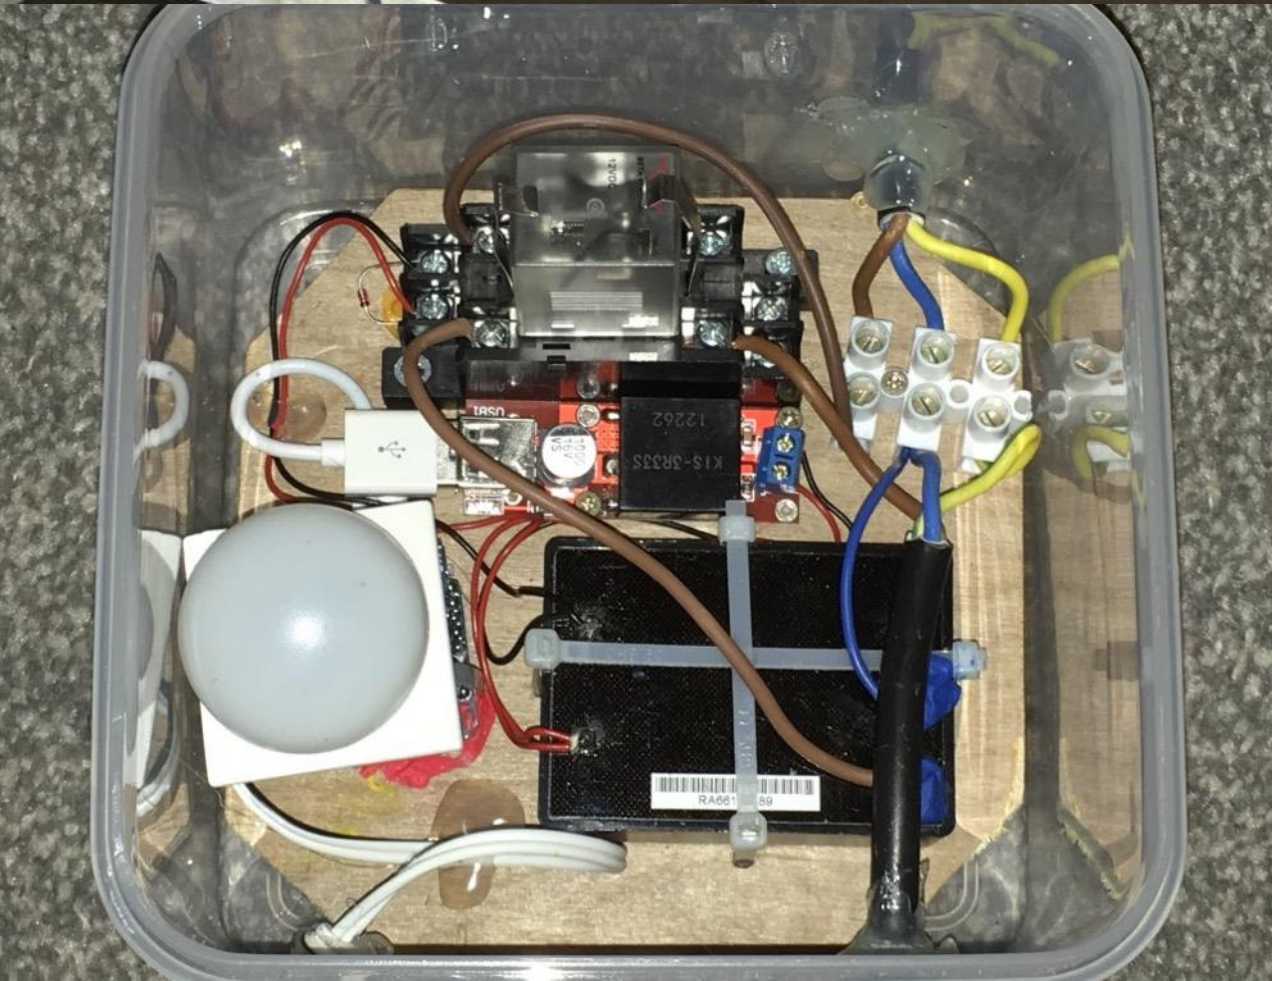

Omron thermal sensors with ESP-8266 controller

160 LED NeoPixel strip with Particle Photon controller

(Physical) Digital Twins

andysc@uk.ibm.com

[@andysc](#)