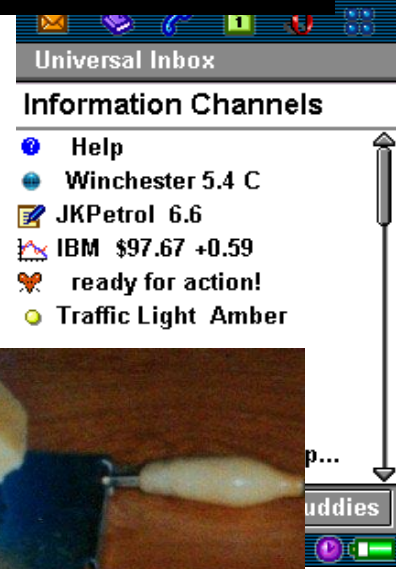

Inventing a better mousetrap!